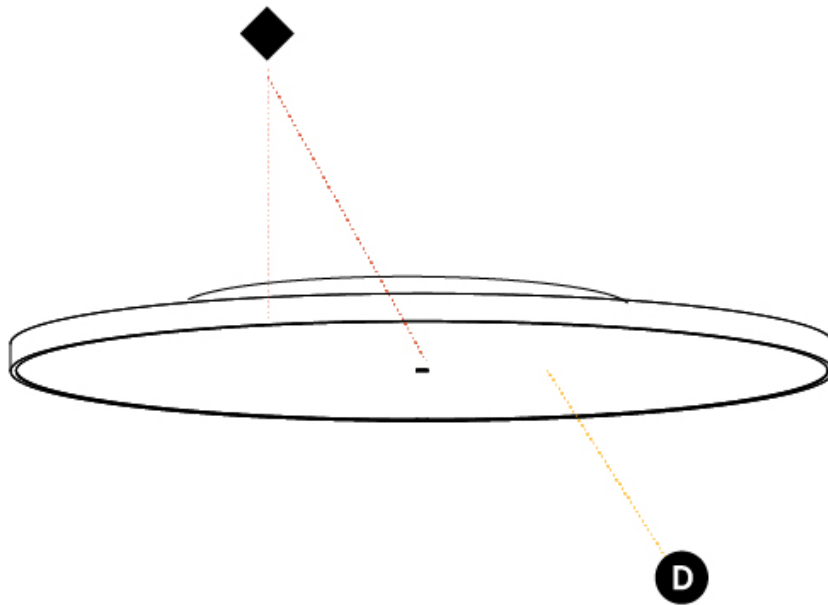

SIGN DIVA SURFACE

A3D094-

PROJECT	_____
TYPE	_____
SPECIFIER	_____
QUANTITY	_____
DATE	_____