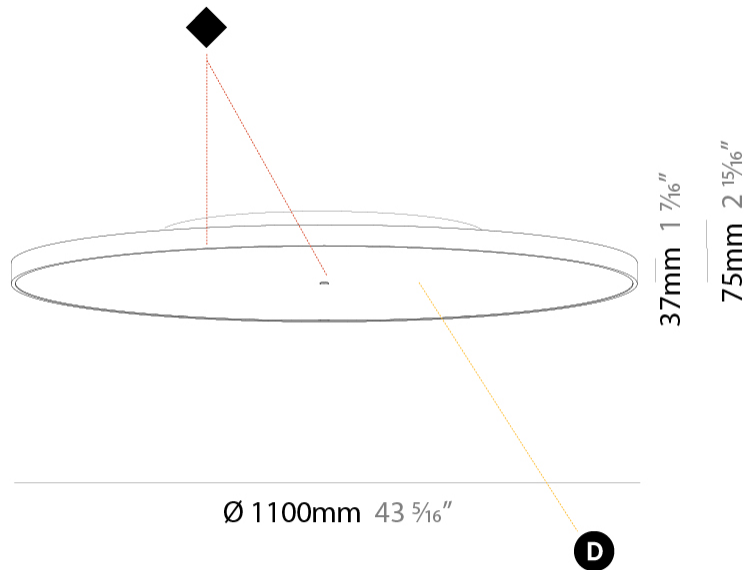

GENERAL

Series: Sign Diva
Subseries: Sign Diva
Brand: Prolicht
Division: Architectural
Mounting Type: Surface
Mounting Location: Ceiling
Subcategory: Ambient

PHYSICAL

Shape: Round
Diameter (mm): 1100
Diameter (in): 43 ⁵/₁₆"
Height (mm): 75
Height (in): 2 ¹⁵/₁₆"
Light Distribution: Direct
Weight (kg): 18.324
Weight (lbs): 40.397
Diffuser: PMMA - Opal/Micro-Prism/Sparkling Secret/Vintage Industrial with Shine Ring
Fixture Finish: SSR / BKV / CWI / CRY / HAB / UFT / ITA / RUA / FTG / MYG / LOD / PUS / FRO / FUP / KIA / POP / BLS / SPG / MEY / GOH / GUM / CHC / COM / ABZ / JAG / OBR / MOS / ROR
Fixture Material: Extruded Aluminum / Steel

ELECTRICAL

Lamp Type: LED (Zhaga Standard)
Input Wattage (W): 169.4
Total Output Wattage (W): 134
Dimming: Tri-Mode (Non-Dimming and Phase Dimming (120Vac only) and 0-10V Dimming)
Driver Included: Yes
Driver Location: Integrated
Driver Type: Constant Current - Universal
Driver Class: Class 2
Input Voltage (V): 120 - 277
Constant Current (MA): 600

LED

Color Temperature (°K): 3000 / 3500 / 4000
Max. Delivered Lumen (lm): 19520 / 19933 / 20340
CRI: >90 CRI
Lamp Life (hrs): 50000

OPTICAL

RATINGS AND CERTIFICATIONS

Certified By: Certified for North American Standards
IP rating: IP20