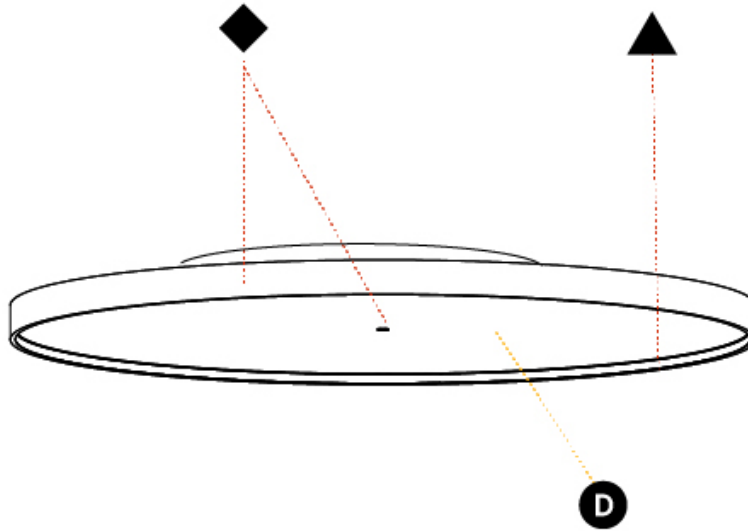

SIGN DIVA KORONA SURFACE

A3D104-

PROJECT	_____
TYPE	_____
SPECIFIER	_____
QUANTITY	_____
DATE	_____