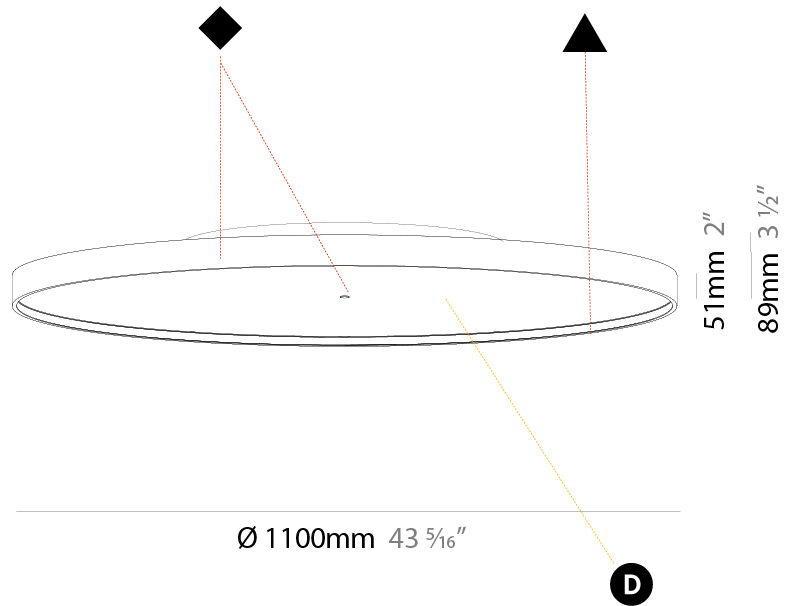

GENERAL

Series: Sign Diva
Subseries: Sign Diva Korona
Brand: Prolicht
Division: Architectural
Mounting Type: Surface
Mounting Location: Ceiling
Subcategory: Ambient

PHYSICAL

Shape: Round
Diameter (mm): 1100
Diameter (in): 43 ⁵/₁₆
Height (mm): 89
Height (in): 3 ¹/₂
Light Distribution: Direct
Weight (kg): 18.835
Weight (lbs): 41.524
Diffuser: PMMA - Opal/Micro-Prism/Sparkling Secret/Vintage Industrial
Fixture Finish: SSR / BKV / CWI / CRY / HAB / UFT / ITA / RUA / FTG / MYG / LOD / PUS / FRO / FUP / KIA / POP / BLS / SPG / MEY / GOH / GUM / CHC / COM / ABZ / JAG / OBR / MOS / ROR
Fixture Material: Extruded Aluminum / Steel

ELECTRICAL

Lamp Type: LED (Zhaga Standard)
Input Wattage (W): 169.4
Total Output Wattage (W): 134
Dimming: Tri-Mode (Non-Dimming and Phase Dimming (120Vac only) and 0-10V Dimming)
Driver Included: Yes
Driver Location: Integrated
Driver Type: Constant Current - Universal
Driver Class: Class 2
Input Voltage (V): 120 - 277
Constant Current (MA): 600

LED

Color Temperature (°K): 3000 / 3500 / 4000
Max. Delivered Lumen (lm): 19520 / 19933 / 20340
CRI: >90 CRI
Lamp Life (hrs): 50000

OPTICAL

RATINGS AND CERTIFICATIONS

Certified By: Certified for North American Standards
IP rating: IP20